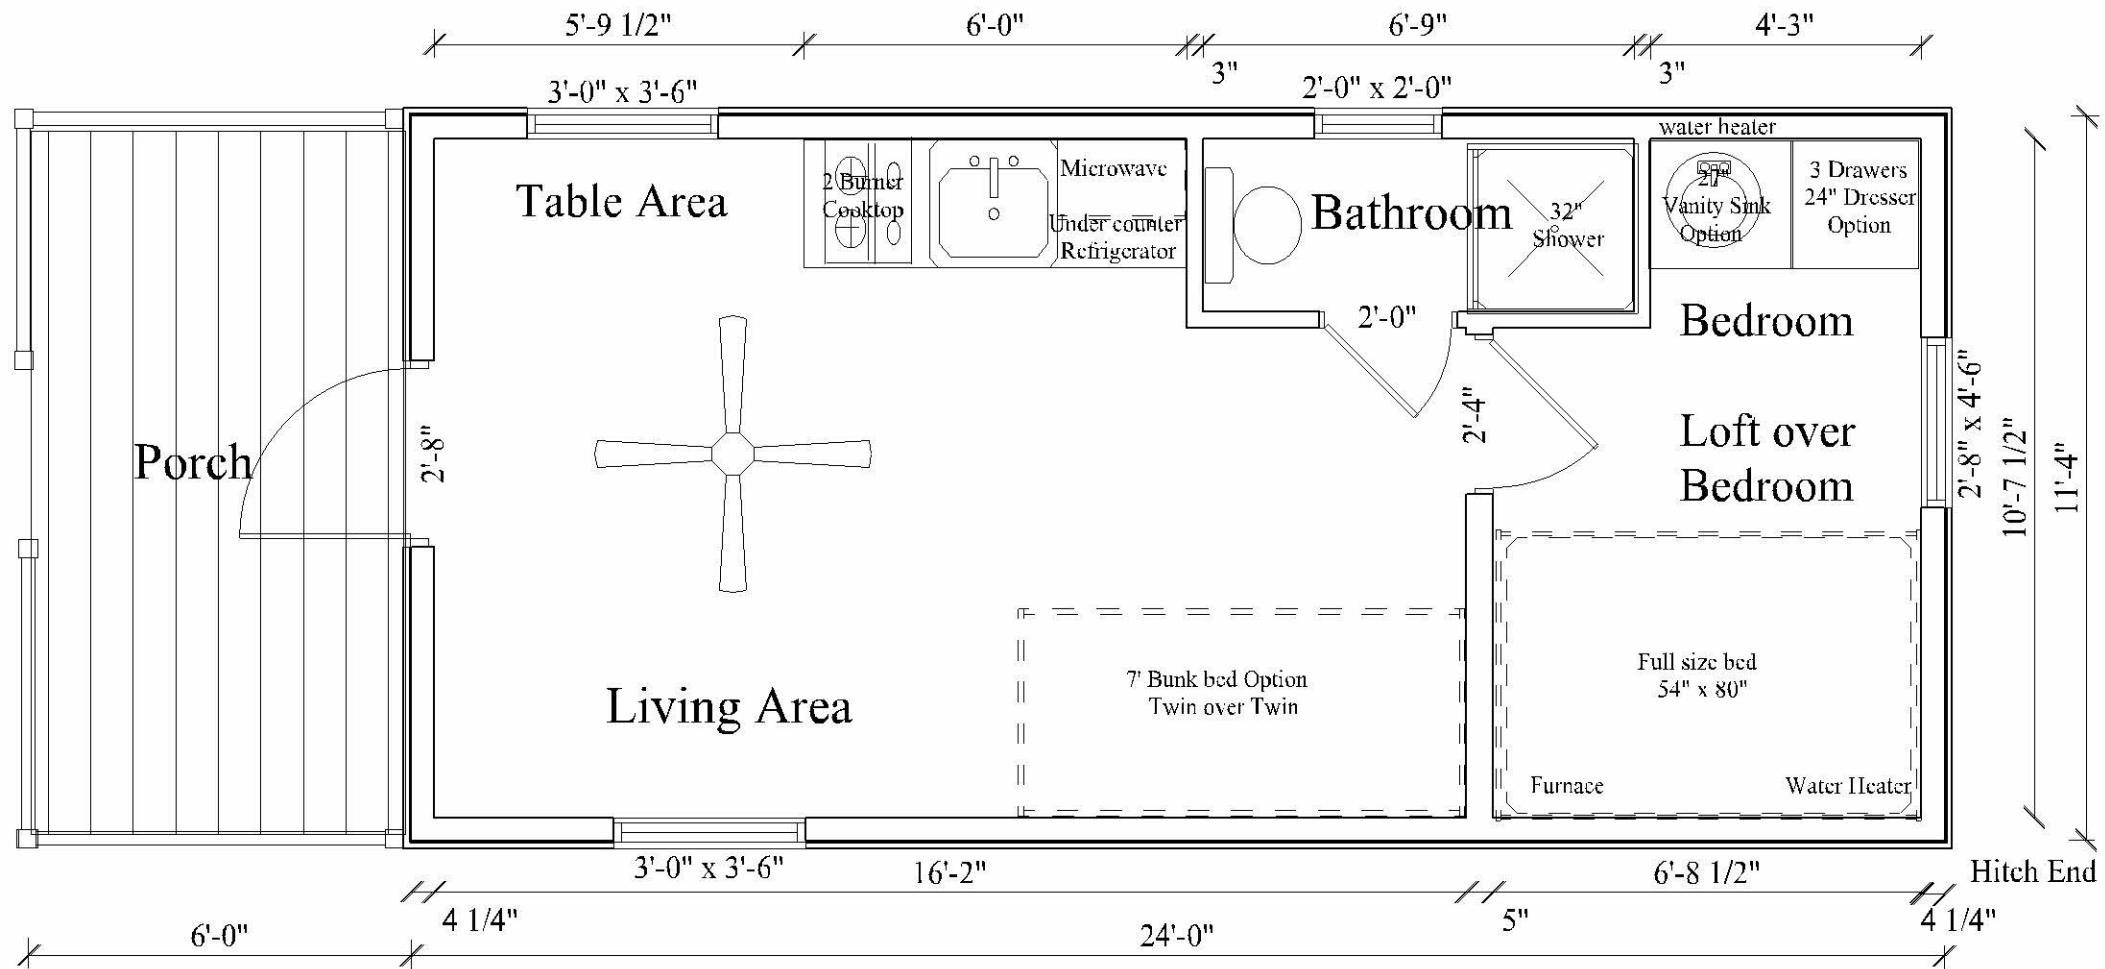

# Adirondack Kabins

888-634-2248

Note:  
 cabinet under sink and cooktop  
 Gambrel Roof  
 Roof over porch  
 48"x24" window in loft

## 12' x 30' Unit including 6' Porch and Loft